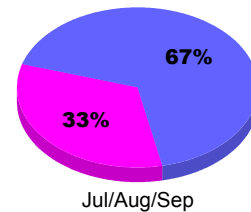

Gender Comparison 2012-2013

Jul/Aug/Sep

Legend: Male (Blue), Female (Magenta)